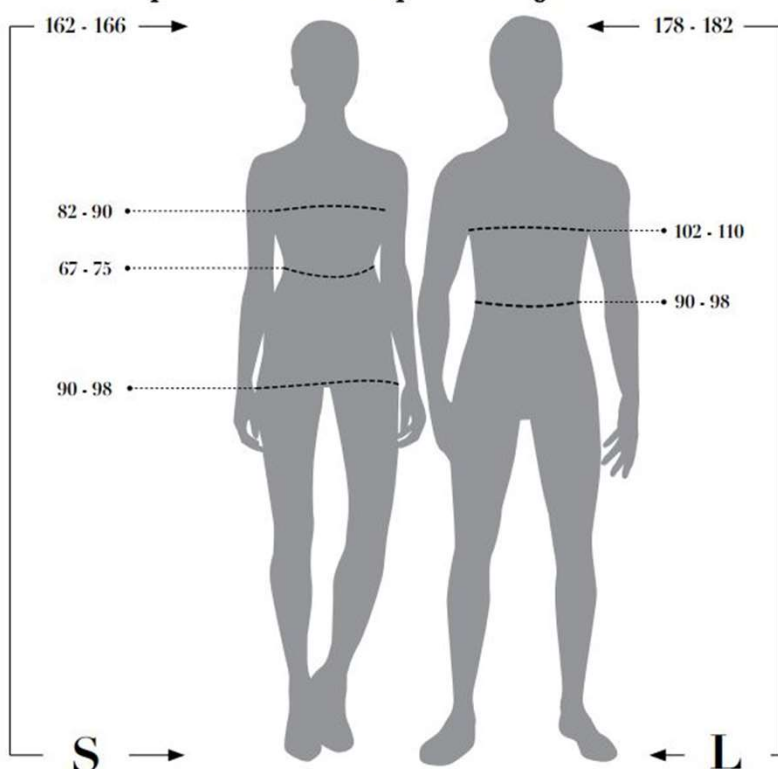

SIZE CHARTS

Men

Size	XS		S		M		L		XL		2XL		3XL		4XL		5XL	
	-	-	44	46	48	50	52	54	56	58	60	62	-	-	-	-	-	-
height	168		172		176		180		184		188		192		196		200	
chest size	80	84	88	92	96	100	104	108	112	116	120	126	132	138	144	150	156	162
waist size	68	72	76	80	84	88	92	96	100	104	108	114	120	126	132	138	144	150
neck size	34	35	36	37	38	39	40	41	42	43	44	45	46	47	48	49	50	51

Ladies

Size	XS		S		M		L		XL		XXL		3XL	
height	160		164		168		172		176		180		184	
chest size	76	80	84	88	92	96	100	104	110	116	122	128	134	140
waist size	61	65	69	73	77	81	85	89	95	101	107	113	119	125
hip girth	84	88	92	96	100	104	108	112	116	120	125	130	137	140

Kids

Age (years)	4	6	8	10	12
height	110	122	134	146	158
chest size ♀/♂	58/57	61/61	67/67	73/73	79/79
waist size ♀/♂	54/54	57/57	59,5/59,5	63/62,5	67/66
hip girth	61	67	72	78	86
back size	25	29	31	34	38

♀ - boys ♂ - girls
in compliance with EU standards

Example of the maximum span of the figure measures.

Size Codes:

Size	Codes
4 years/110 cm	08
4-6 years/104-128 cm	31 R
6 years/122 cm	09
6-8 years/116-140 cm	32 R
8 years/134 cm	10
10 years/146 cm	11
12 years/158 cm	07
XS	12
S	13
M	14
L	15
XL	16
2XL	17
3XL	18
4XL	19
5XL	20
44/46	R3 R
48/50	R4 R
52/54	R5 R
56/58	R6 R
60/62	R7 R