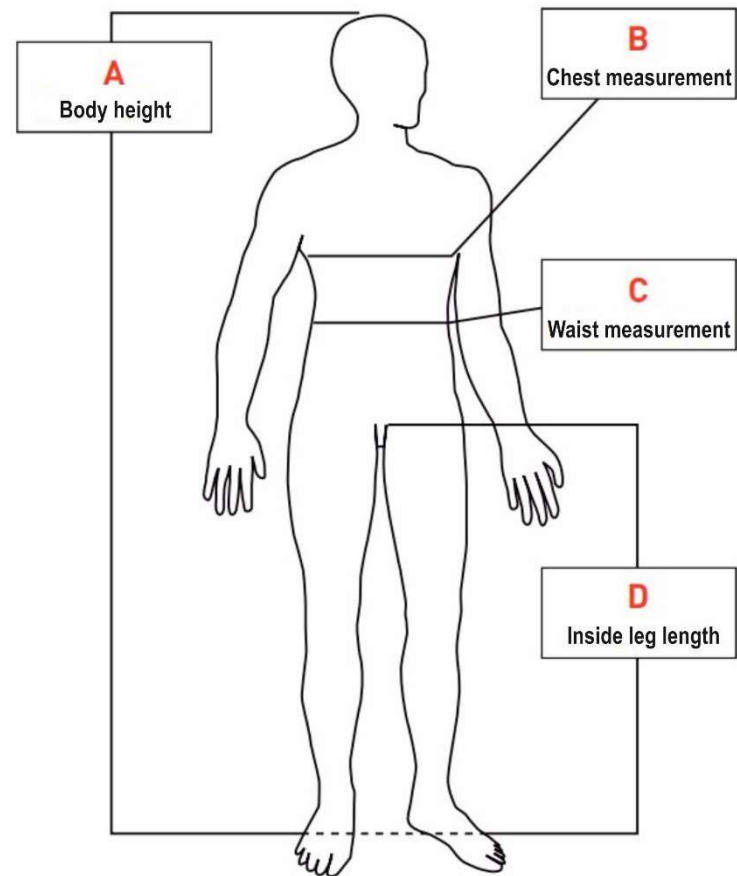

Body measurement tables

Body measurements are not final dimensions and measured over thin clothing items. All dimensions given are body measurements. For dimensioning please take measurements as described below.

A - BODY HEIGHT

Standing up straight measure from head to toe without shoes on

B - CHEST MEASUREMENT

With arms relaxed down at sides, measure horizontally around the fullest part of chest

C - WAIST MEASUREMENT

Measure horizontally around your waist at the narrowest point

D - INSIDE LEG LENGTH

Measure along the inside of your leg from just below the crotch to the bottom of your leg

NORMAL SIZES

Men	Ladies	Unisex	A	B	C	D
40	34	XS	160-164	78-81	66-69	76-78
42	36	S	163-167	83-85	70-73	77-79
44	38		166-170	86-89	74-77	78-80
46	40	M	169-173	90-93	78-81	79-81
48	42		172-176	94-97	82-85	80-82
50	44	L	175-179	98-101	86-89	81-83
52	46		178-182	102-105	90-93	82-84
54	48	XL	180-184	106-109	94-98	83-85
56	50		182-186	110-113	99-103	84-86
58	52	XXL	184-188	114-117	104-108	85-87
60	54		185-189	118-121	109-113	86-88
62	56	3XL	187-191	122-125	114-118	87-89
64	58		189-193	126-129	119-123	88-90
66	60	4XL	191-194	130-133	124-128	89-91
68	62		193-196	134-137	129-133	90-92
70	64	5XL	195-198	138-141	134-138	91-93
72	66		197-199	142-145	139-143	92-94

CHILDREN'S SIZES

Age	A (height)	B	C	D
4	98/104	55-58	48-51	32-39
6	110/116	59-62	52-55	40-47
8	122/128	63-66	56-59	48-55
10	134/140	67-72	60-63	56-63
12	146/152	73-78	64-67	64-70
14	158/164	79-84	68-72	71-73