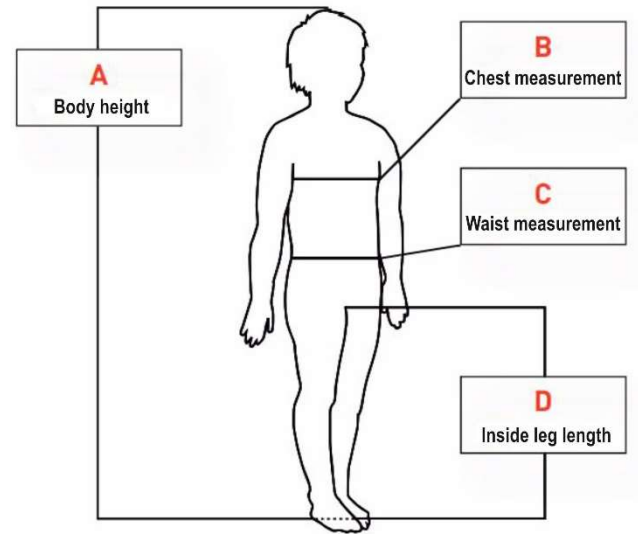

SHORT SIZES

size 24 is compatible with size 48

Size	A	B	C	D
24	166-170	94-97	86-89	76-78
25	169-173	98-101	90-93	77-79
26	172-176	102-105	94-97	78-80
27	175-179	106-109	98-101	79-81
28	177-181	110-113	102-105	80-82
29	179-183	114-117	108-111	81-83
30	181-185	118-121	112-115	82-84
31	182-186	122-125	118-121	83-85
32	183-187	126-129	124-127	84-86
33	185-189	129-132	127-130	85-87
34	187-191	132-135	130-133	86-88
35	189-193	135-138	134-137	87-89

CHILDREN'S SIZES

Age	A (height)	B	C	D
4	98/104	55-58	48-51	32-39
6	110/116	59-62	52-55	40-47
8	122/128	63-66	56-59	48-55
10	134/140	67-72	60-63	56-63
12	146/152	73-78	64-67	64-70
14	158/164	79-84	68-72	71-73

SLIM SIZES

size 98 is compatible with size 48

Size	A	B	C	D
90	175-179	88-91	74-77	83-85
94	178-182	92-95	78-81	84-86
98	181-185	96-99	82-85	85-87
102	184-188	100-103	86-89	86-88
106	186-190	104-107	90-93	87-89
110	188-192	108-111	94-97	88-90