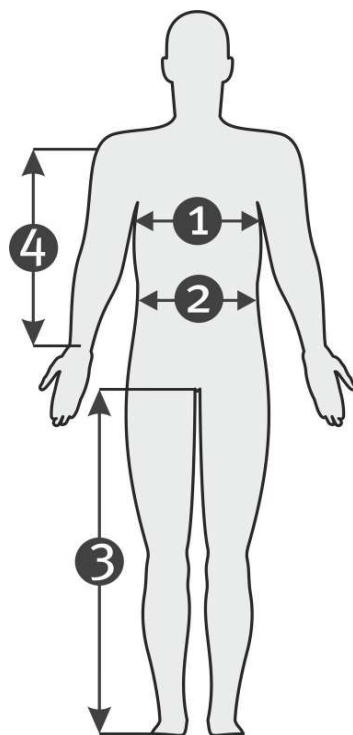

Qualitex size chart

- 1 = chest measurement
- 2 = waist measurement
- 3 = inside leg length
- 4 = sleeve length

All body measurements are in cm.

Normal sizes

German size	Size US	Chest measurement	Waist measurement	Inside leg length	Sleeve length
38	XS	76	62-72	74	56
40	XS	80	66-76	74	56
42	S	84	70-80	75	57
44	S	88	74-84	76	58
46	M	92	78-88	78	59
48	M	96	82-92	80	60
50	L	100	86-96	81	61
52	L	104	90-100	82	62
54	XL	108	94-104	83	63
56	XL	112	98-108	84	64
58	2XL	116	104-114	85	65
60	2XL	120	110-120	85	65
62	3XL	124	116-126	85	66
64	3XL	128	122-132	85	67
66	4XL	132	128-138	85	68
68	4XL	136	134-144	85	68
70	5XL	140	140-150	86	69
72	5XL	144	146-156	86	69

Slim and shorts sizes

German size	Compatible normal size	Chest measurement	Waist measurement	Inside leg length	Sleeve length
90	44	88	74-84	82	62
94	46	92	78-88	83	63
98	48	96	82-92	84	64
102	50	100	86-96	85	65
106	52	104	90-100	86	66
110	54	108	94-104	87	67
24	48	96	82-92	77	58
25	50	100	86-96	78	59
26	52	104	90-100	79	60
27	54	108	94-104	80	61
28	56	112	98-108	81	62
29	58	116	104-114	82	63

Men's to women's clothing conversion table

Men's sizes	Women's sizes
38	32
40	34
42	36
44	38
46	40
48	42
50	44
52	46
54	48
56	50
58	52
60	54
62	56
64	58
66	60
68	62
70	64
72	66