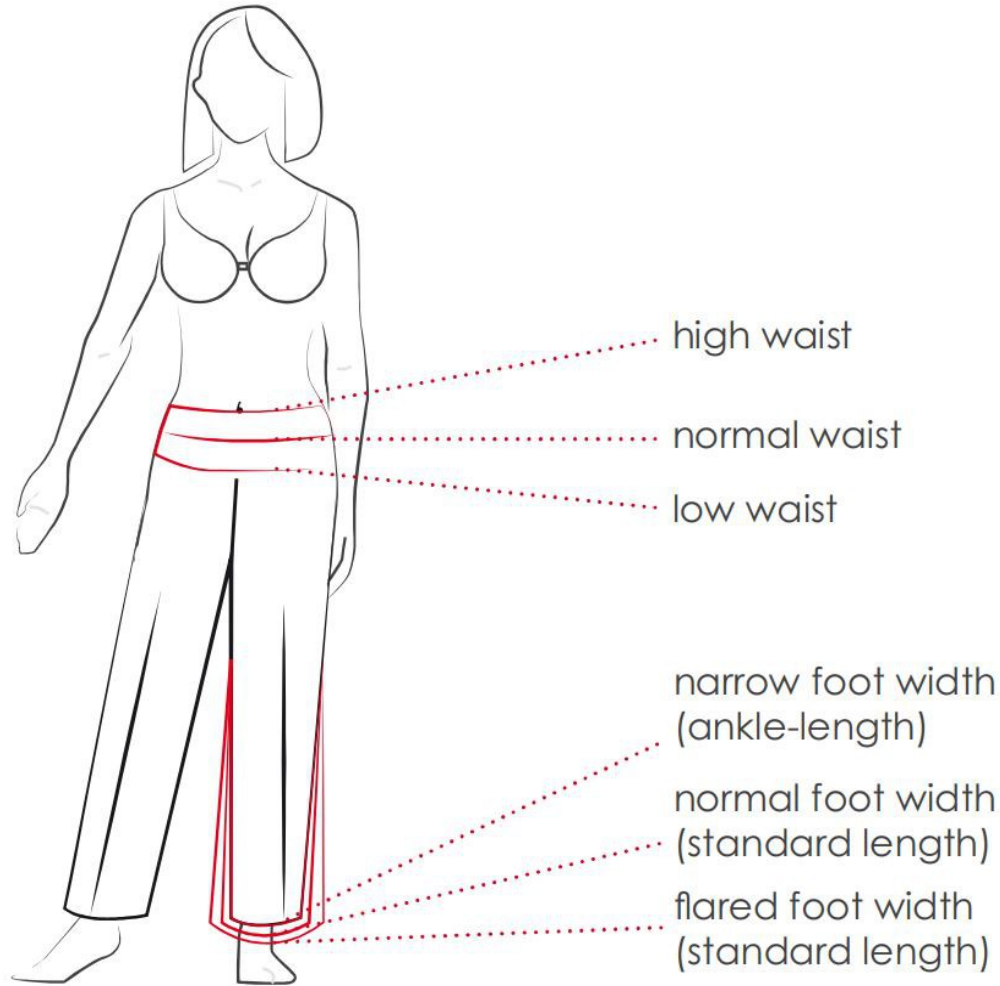

Body measurement tables

LADIES

NORMAL

Unisex	XS	S		M		L		XL		XXL		3XL	
Germany	32	34	36	38	40	42	44	46	48	50	52	54	56
1. physical size	165-172	165-172	165-172	165-172	165-172	165-172	165-172	165-172	165-172	165-172	165-172	165-172	165-172
2. bust	74-77	78-81	82-85	86-89	90-93	94-97	98-102	103-107	108-113	114-119	120-125	126-131	127-132
3. waist measurement	59-62	63-65	66-69	70-73	74-77	78-81	82-85	86-90	91-95	96-102	103-108	109-113	114-118
4. hip size	82-85	86-89	90-95	94-97	98-101	102-105	106-109	110-113	114-117	118-122	123-127	128-132	133-137
5. inseam	79	79	79	79	79	79	79	79	79	79	79	79	79

SLIM FIT

Germany	64	68	72	76	80	84	88	92	96	100	104	108	112
1. physical size	173-180	173-180	173-180	173-180	173-180	173-180	173-180	173-180	173-180	173-180	173-180	173-180	173-180
2. bust	74-77	78-81	82-85	86-89	90-93	94-97	98-102	103-107	108-113	114-119	120-125	126-131	132-137
3. waist measurement	58-61	63-65	66-69	70-73	74-77	78-81	82-85	86-90	91-95	96-102	103-107	108-112	113-117
4. hip size	80-84	86-89	90-93	94-97	98-101	102-105	106-109	110-113	114-117	118-122	123-127	128-132	133-137
5. inseam	83	83	83	83	83	83	83	83	83	83	83	83	83

Conversion table ladies sizes and men sizes

Ladies	34	36	38	40	42	44	46	48	50	52	54	56	58
Men's	40	42	44	46	48	50	52	54	56	58	60	62	64

MEN

1. BODY SIZE

Measure without shoes from the highest point of the head to the sole of the foot.

2. WIDTH / CHEST

Measure horizontally around the strongest part of the chest without lacing.

3. WIDTH / WAIST

Measure around the waist without lacing - narrowest spot.

4. WIDTH / HIP

Measure horizontally around the strongest part of the hip/buttocks without lacing.